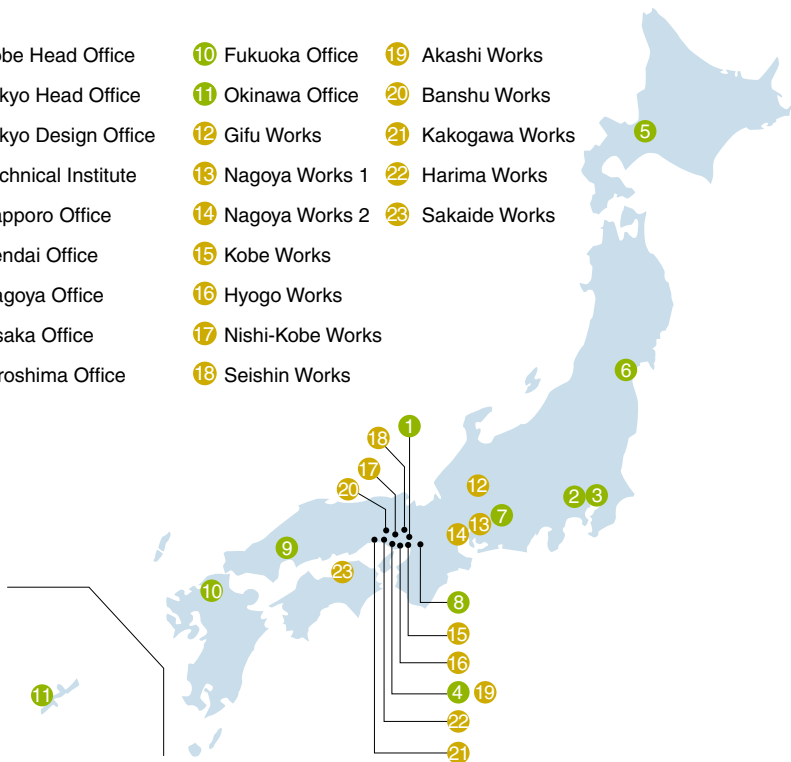

ASIA

- 16 Beijing Offices
- 17 Seoul Offices
- 18 Kawasaki Machine Systems Korea, Ltd.
- 19 Nantong COSCO KHI Ship Engineering Co., Ltd.
- 20 Shanghai Offices
- 21 Wuhan Kawasaki Marine Machinery Co., Ltd.
- 22 Taipei Offices
- 23 Kawasaki Heavy Industries (H.K.) Ltd.
- 24 Kawasaki Motors Enterprise (Thailand) Co., Ltd.
- 25 Bangkok Offices
- 26 KHI Design & Technical Service Inc.
- 27 Kawasaki Motors (Phils.) Corporation
- 28 Kuala Lumpur Offices
- 29 Kawasaki Gas Turbine Asia
- 30 Kawasaki Heavy Industries (Singapore) Pte. Ltd.
- 31 P.T. Kawasaki Motor Indonesia
- 32 Jakarta Offices

AUSTRALIA

NORTH AMERICA

- 34 Canadian Kawasaki Motors Inc.
- 35 Kawasaki Rail Car, Inc.
- 36 Kawasaki Heavy Industries (U.S.A.), Inc.
- 37 Kawasaki Robotics (U.S.A.), Inc.
- 38 Kawasaki Precision Machinery (U.S.A.), Inc.
- 39 Kawasaki Motors Corp., U.S.A.
- 40 KMC Grand Rapids Office
- 41 Kawasaki Motors Manufacturing Corp., U.S.A. Lincoln Plant (KMM)
- 42 KMM Maryville Plant
- 43 Kawasaki Construction Machinery Corp. of America
- 44 KHI (U.S.A.) Houston Branch
- 45 Kawasaki Robotics (U.S.A.), Inc. San Jose Office

DOMESTIC OFFICES AND WORKS

● Head Offices, Branch Offices, Design Offices, Technical Institute ● Works

- 1 Kobe Head Office
- 2 Tokyo Head Office
- 3 Tokyo Design Office
- 4 Technical Institute
- 5 Sapporo Office
- 6 Sendai Office
- 7 Nagoya Office
- 8 Osaka Office
- 9 Hiroshima Office
- 10 Fukuoka Office
- 11 Okinawa Office
- 12 Gifu Works
- 13 Nagoya Works 1
- 14 Nagoya Works 2
- 15 Kobe Works
- 16 Hyogo Works
- 17 Nishi-Kobe Works
- 18 Seishin Works
- 19 Akashi Works
- 20 Banshu Works
- 21 Kakogawa Works
- 22 Harima Works
- 23 Sakaide Works