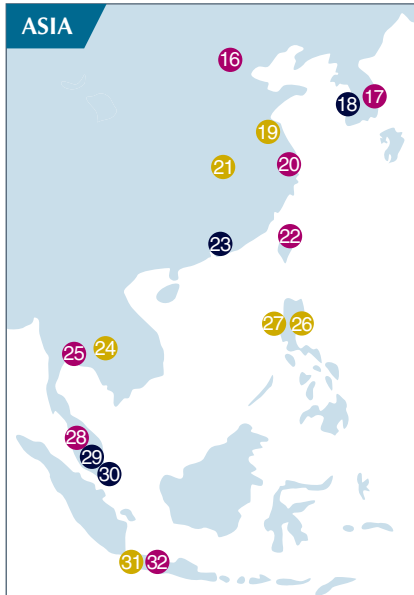

GLOBAL NETWORK

● Overseas offices ● Overseas Subsidiaries and Affiliates (sales centers) ● Overseas Subsidiaries and Affiliates (production sites)

EUROPE

- 1 Kawasaki Motors Europe N.V. (KME)
- 2 KME Sweden Branch
- 3 Kawasaki Robotics (U.K.) Ltd.
- 4 KME U.K. Branch
- 5 Kawasaki Heavy Industries (U.K.) Ltd.
- 6 Kawasaki Precision Machinery (U.K.) Limited
- 7 Kawasaki Robotics G.m.b.H
- 8 Kawasaki Heavy Industries (Europe) B.V.
- 9 KHI Europe Finance B.V.
- 10 KME Benelux Branch
- 11 KME France Branch
- 12 KME Germany Branch
- 13 Kawasaki Gas Turbine Europe G.m.b.H
- 14 KME Italy Branch
- 15 KME Spain Branch

ASIA

- 16 Beijing Offices
- 17 Seoul Offices
- 18 Kawasaki Machine Systems Korea, Ltd.
- 19 Nantong COSCO KHI Ship Engineering Co., Ltd.
- 20 Shanghai Offices
- 21 Wuhan Kawasaki Marine Machinery Co., Ltd.
- 22 Taipei Offices
- 23 Kawasaki Heavy Industries (H.K.) Ltd.
- 24 Kawasaki Motors Enterprise (Thailand) Co., Ltd.
- 25 Bangkok Offices
- 26 KHI Design & Technical Service Inc.
- 27 Kawasaki Motors (Phils.) Corporation
- 28 Kuala Lumpur Offices
- 29 Kawasaki Gas Turbine Asia
- 30 Kawasaki Heavy Industries (Singapore) Pte. Ltd.
- 31 P.T. Kawasaki Motor Indonesia
- 32 Jakarta Offices