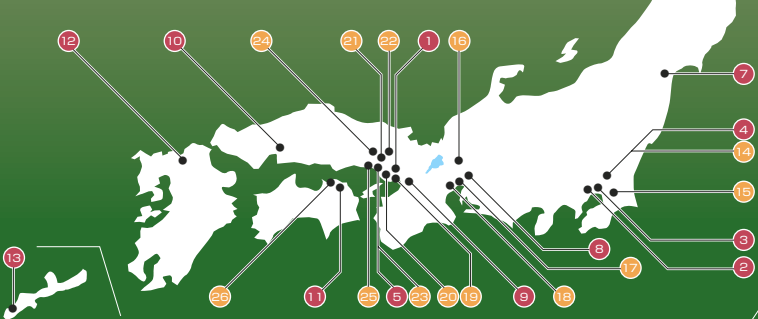

Domestic Offices and Works

● Head Offices, Branch Offices, Design Office, Technical Institutes ● Works

- 1 Kobe Head Office
- 2 Tokyo Head Office
- 3 Tokyo Design Office
- 4 Noda Technical Institute
- 5 Akashi Technical Institute
- 6 Sapporo Office
- 7 Sendai Office
- 8 Nagoya Office
- 9 Osaka Office
- 10 Hiroshima Office
- 11 Shikoku Office
- 12 Fukuoka Office
- 13 Okinawa Office
- 14 Noda Works
- 15 Yachiyo Works
- 16 Gifu Works
- 17 Nagoya Works 1
- 18 Nagoya Works 2
- 19 Kobe Works
- 20 Hyogo Works
- 21 Nishi-Kobe Works
- 22 Seishin Works
- 23 Akashi Works
- 24 Banshu Works
- 25 Harima Works
- 26 Sakaide Works